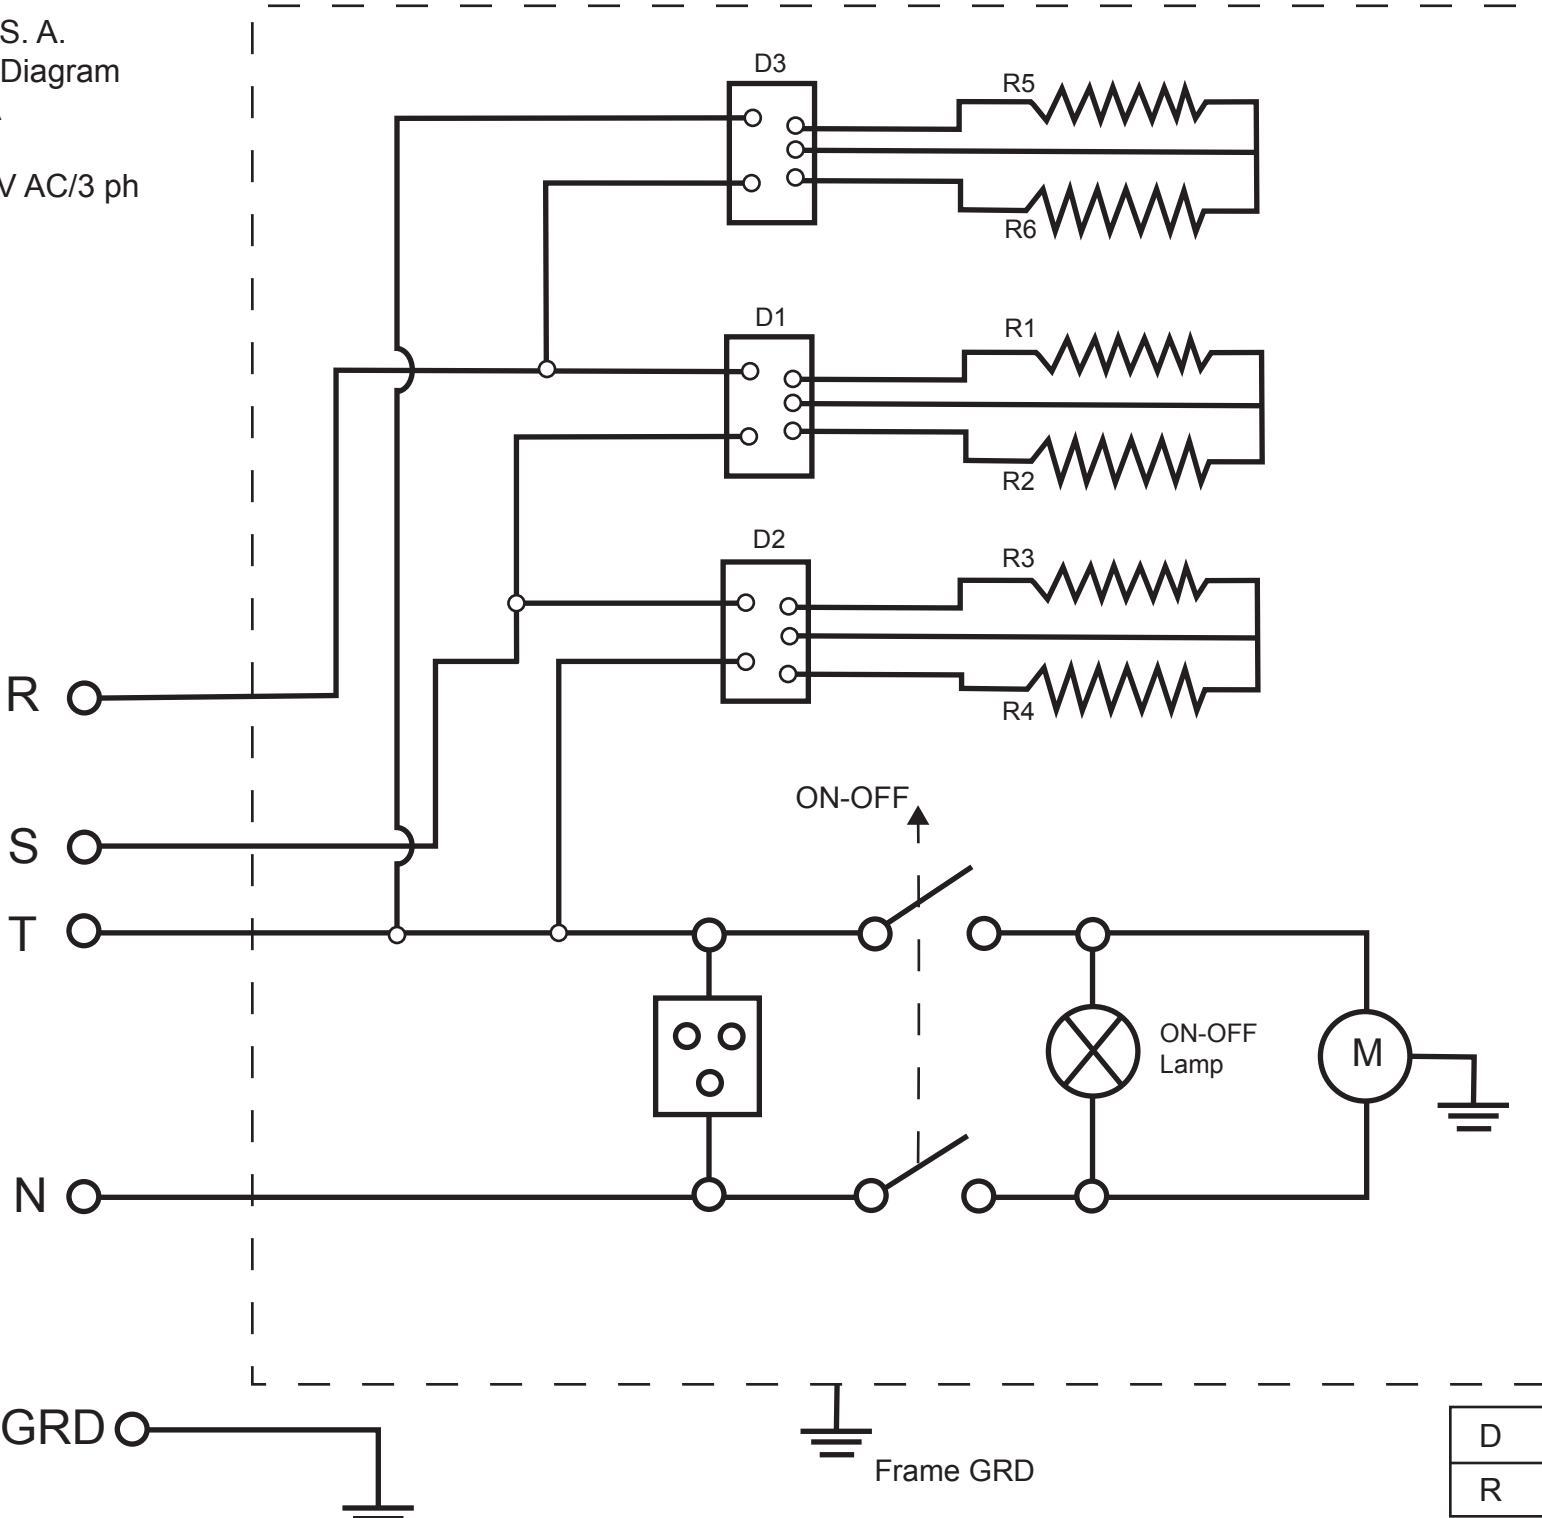

Visvardis S. A.
 Electrical Diagram
 For DE4A

110V/220V AC/3 ph
 60 Hz

D	Resistance's Switch
R	Resistance